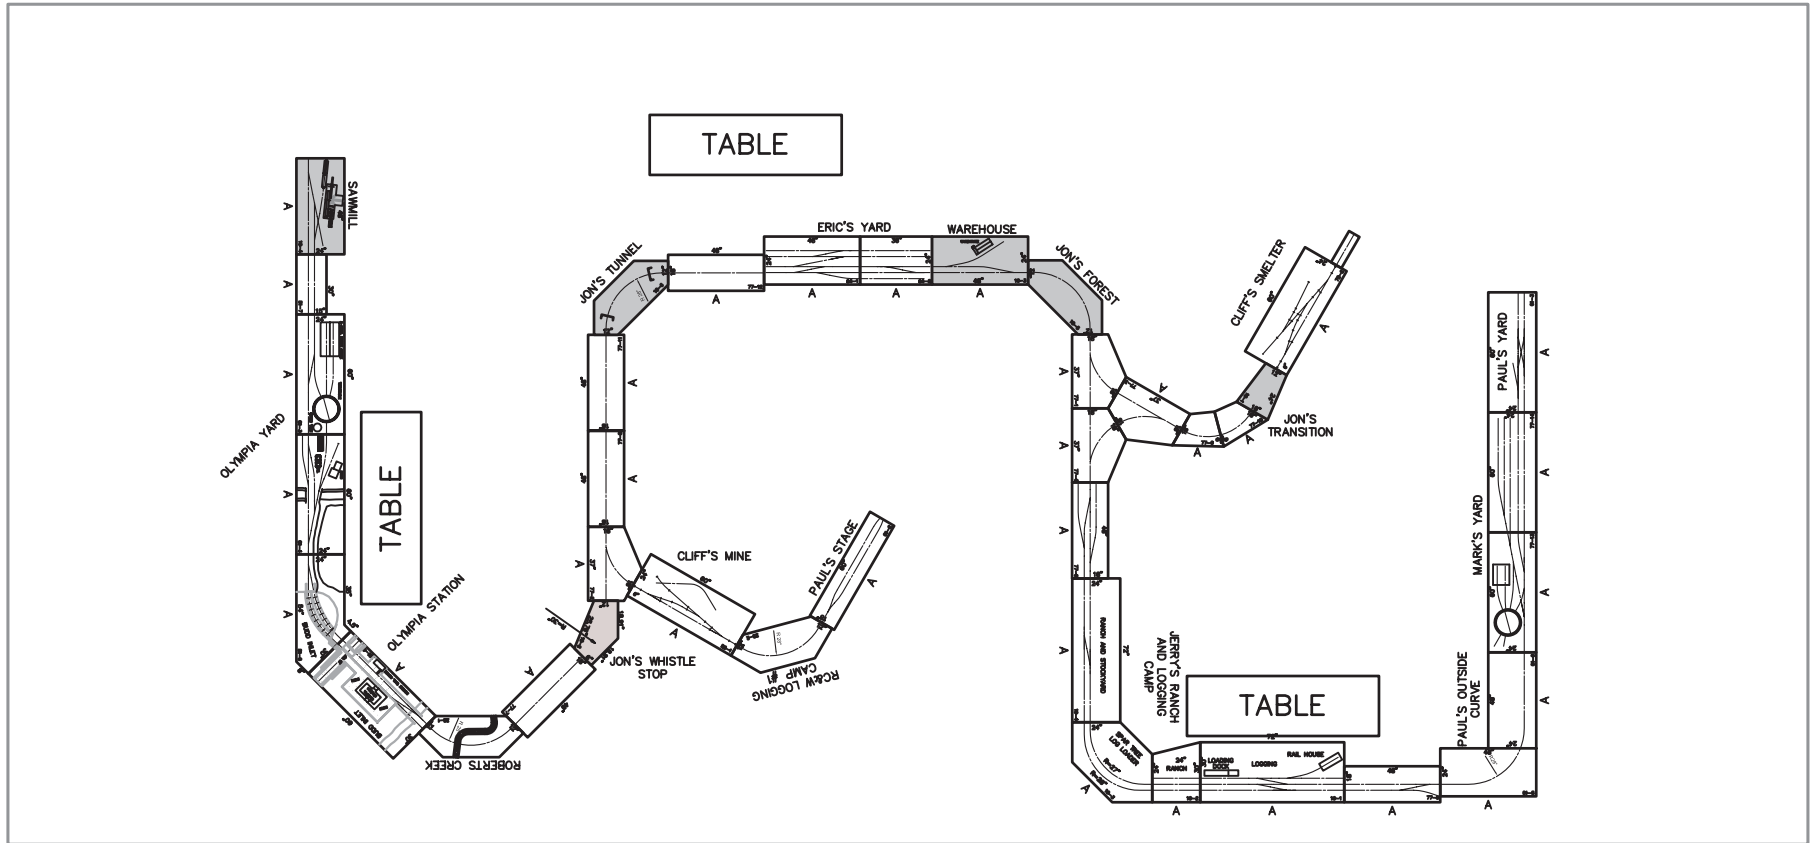

75'

35'

1" = 8'-0"

1/18/18

FINAL PNW On30 MODULAR GROUP LAYOUT PUYALLUP, JANUARY 20 & 21, 2018